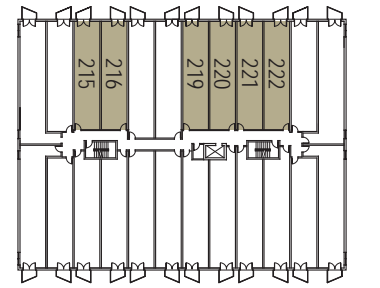

Q8: 2 Bedroom

Main	668 sq.ft.
Loft	285 sq.ft.
Total Living	953 sq.ft.
Terrace	68 sq.ft.
Total Unit	1021 sq.ft.

Main

Loft

Floor 1

Floor 2

Floor 3

Floor 3 units have a skylight

Location Key