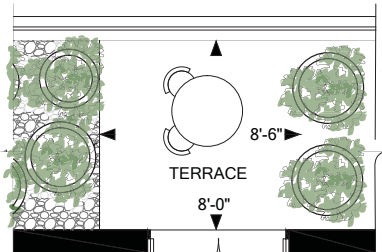

Q8: 2 Bedroom

Main	668 sq.ft.
Loft	285 sq.ft.
Total Living	953 sq.ft.
Terrace	68 sq.ft.
Total Unit	1021 sq.ft.

Main

Loft

Floor 1

Floor 2

Floor 3

Floor 3 units have a skylight

Location Key