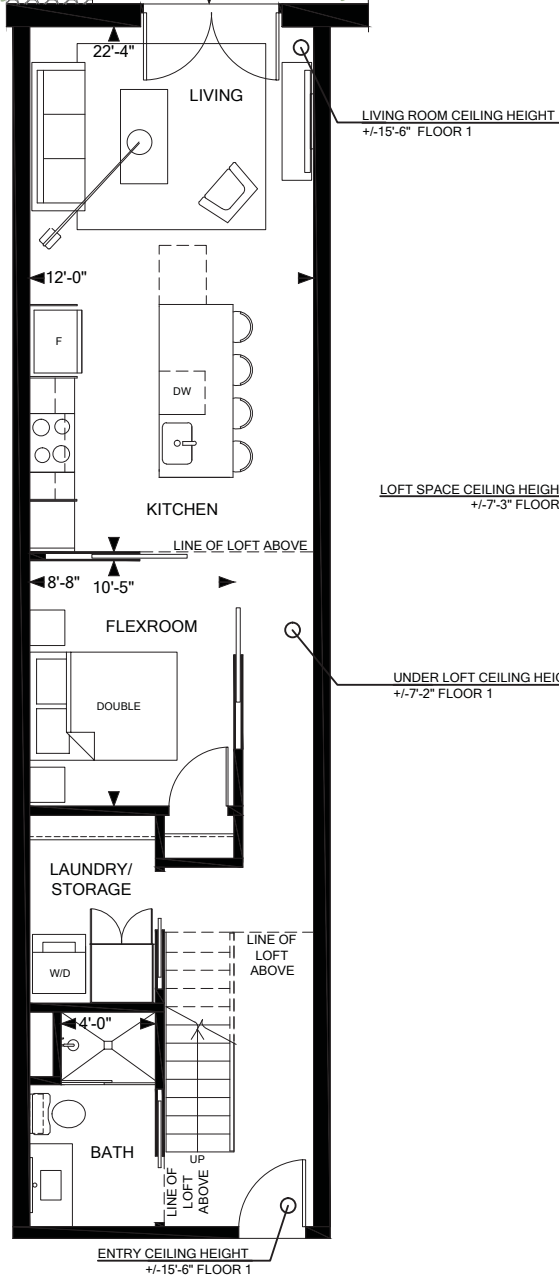

Q8: 2 Bedroom

Main	668 sq.ft.
Loft	285 sq.ft.
Total Living	953 sq.ft.
Terrace	68 sq.ft.
Total Unit	1021 sq.ft.

Main

Loft

Floor 1

Floor 2

Floor 3

Floor 3 units have a skylight

Location Key