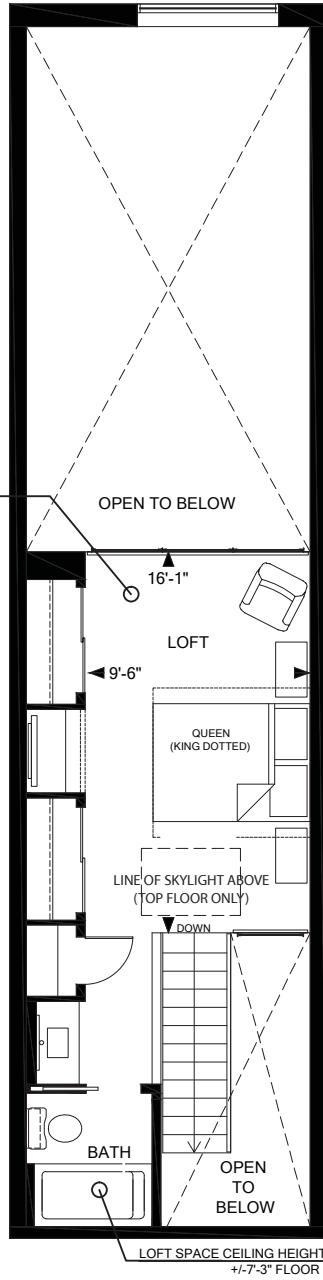

Q8: 2 Bedroom

Main	668 sq.ft.
Loft	285 sq.ft.
Total Living	953 sq.ft.
Terrace	68 sq.ft.
Total Unit	1021 sq.ft.

Main

Loft

Floor 1

Floor 2

Floor 3

Floor 3 units have a skylight

Location Key