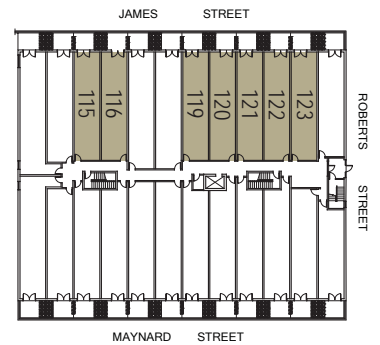

Q8: 2 Bedroom

Main	668 sq.ft.
Loft	285 sq.ft.
Total Living	953 sq.ft.
Terrace	68 sq.ft.
Total Unit	1021 sq.ft.

Main

Loft

Floor 1

Floor 2

Floor 3

Floor 3 units have a skylight

Location Key